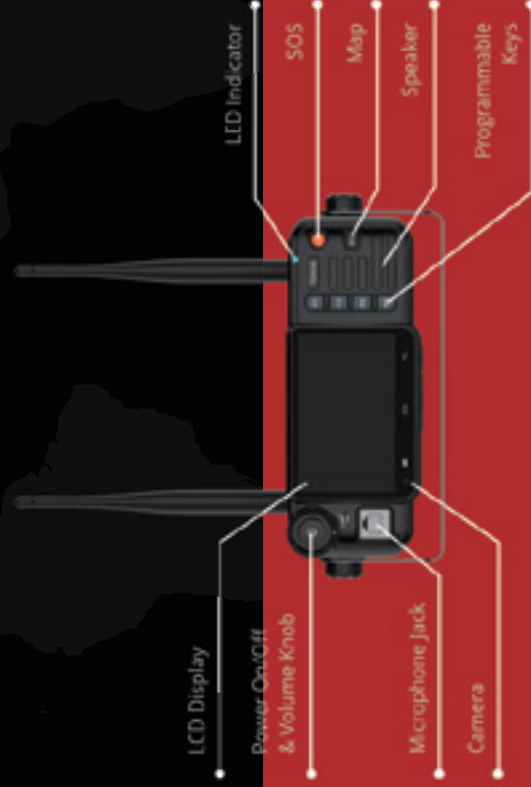

4G LTE Mobile Radio

TOKIE not only ensures you the best network access but also protects and future-proofs your communications investment with unmatched network-related benefits.

- Vehicle Mounted Mobile Radio
- Push-to-talk over WIFI, 2G, 3G, 4G LTE
- Front facing camera
- Connect to any IP dashcam
- 4 programmable keys
- Supports handheld microphone with standard RJ45 Connector

size:211.2 x 74.3 x 78.5 (mm)

TOKIE

Feature	Description
Operating System	TOKIE customize Android 7.0 Nougat
Hardware Platform	MTK6737M Quad-Core A53 @ 1.1GHz 64bit
Network Type	Support 2G, 3G(WCDMA, TD-SCDMA, C2K), 4G(FDD LTE/TDD LTE)
RAM	1GB RAM + 8GB ROM
Display	TFT 3.97" IPS, 480 x 800
GPS	GPS, GLONASS & AGPS, dual-mode positioning
WiFi	802.11 a/b/g/n, dual-band
Bluetooth	BT4.0 and BT2.1 + EDR
Sensor	Accelerometer, Compass and Gyroscope
USB Interface	Micro USB 2.0
SIM Card	Micro-SIM single card
Ceiling Antenna	For 2G, 3G, 4G, BNC interface
Speaker	36mm ϕ 2.0W @ 90dB
Microphone	Sensitivity -42dB
Front Camera	2 million pixels camera
Video Quality	Support 720P video recording
Indicator LED	Single 3-colors LED
Handheld-Mic Interface	RJ45 plug
Working Environment	Temperature -20 °C - 80 °C, humidity 20% - 90%
Weight	530g
Power	12V or 24V
Size	211.2mm x 74.3mm x 78.5mm

BT Button

Push to talk button that can be placed at the steering wheel or hang at your wrist. Particularly useful for drivers.